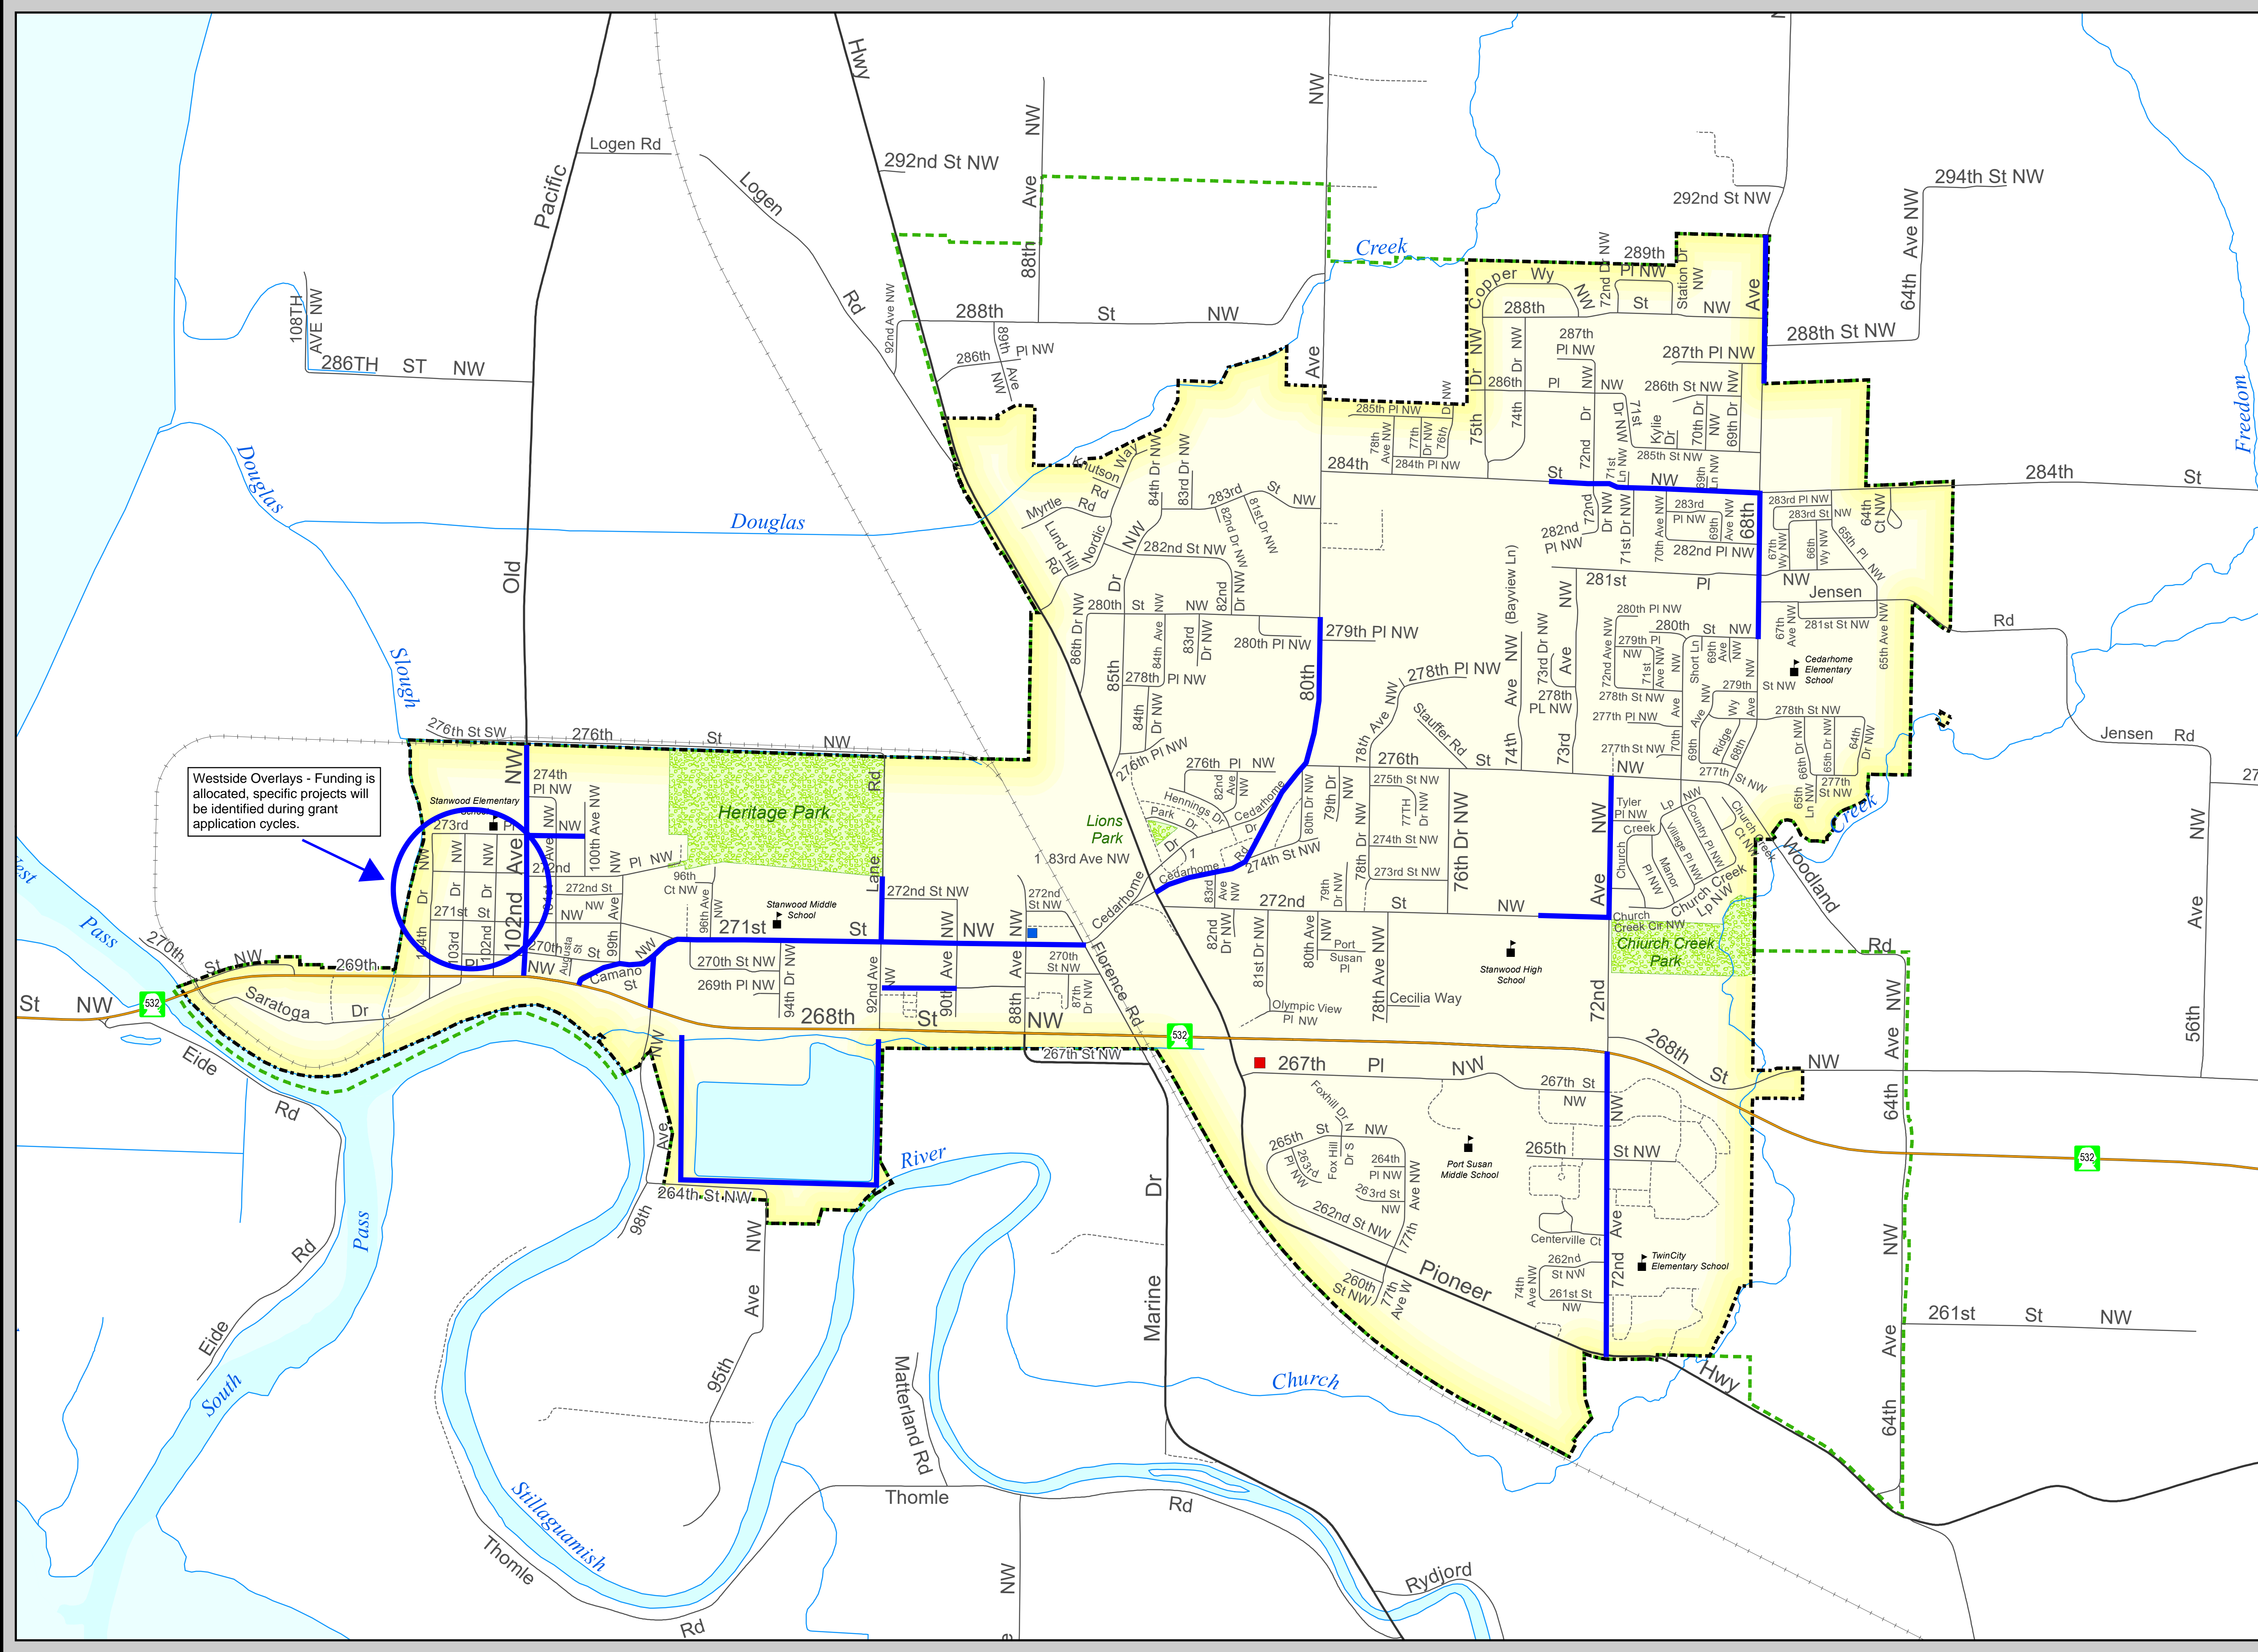

City of Stanwood

Snohomish County, WA

- State Route
- Major Road
- Street
- Dirt Road, Private Road, Driveway, etc.
- Railroad
- River, Stream, Shoreline
- City Boundary
- UGA
- Park
- Water Feature
- School
- Fire Station
- Police Station

2023 - 2028 Projects

Projects shown include various types of work funded by Transportation Benefit Dollars (TBD) including street overlays, design projects, drainage/curb/gutter, sidewalks, streetlights, reconstruction, and beautification efforts.

Westside Overlays - Funding is allocated, specific projects will be identified during grant application cycles.

Data: Snohomish County 1:24000
Projection: StatePlane, Washington North Zone, FIPS 4601, Datum NAD83