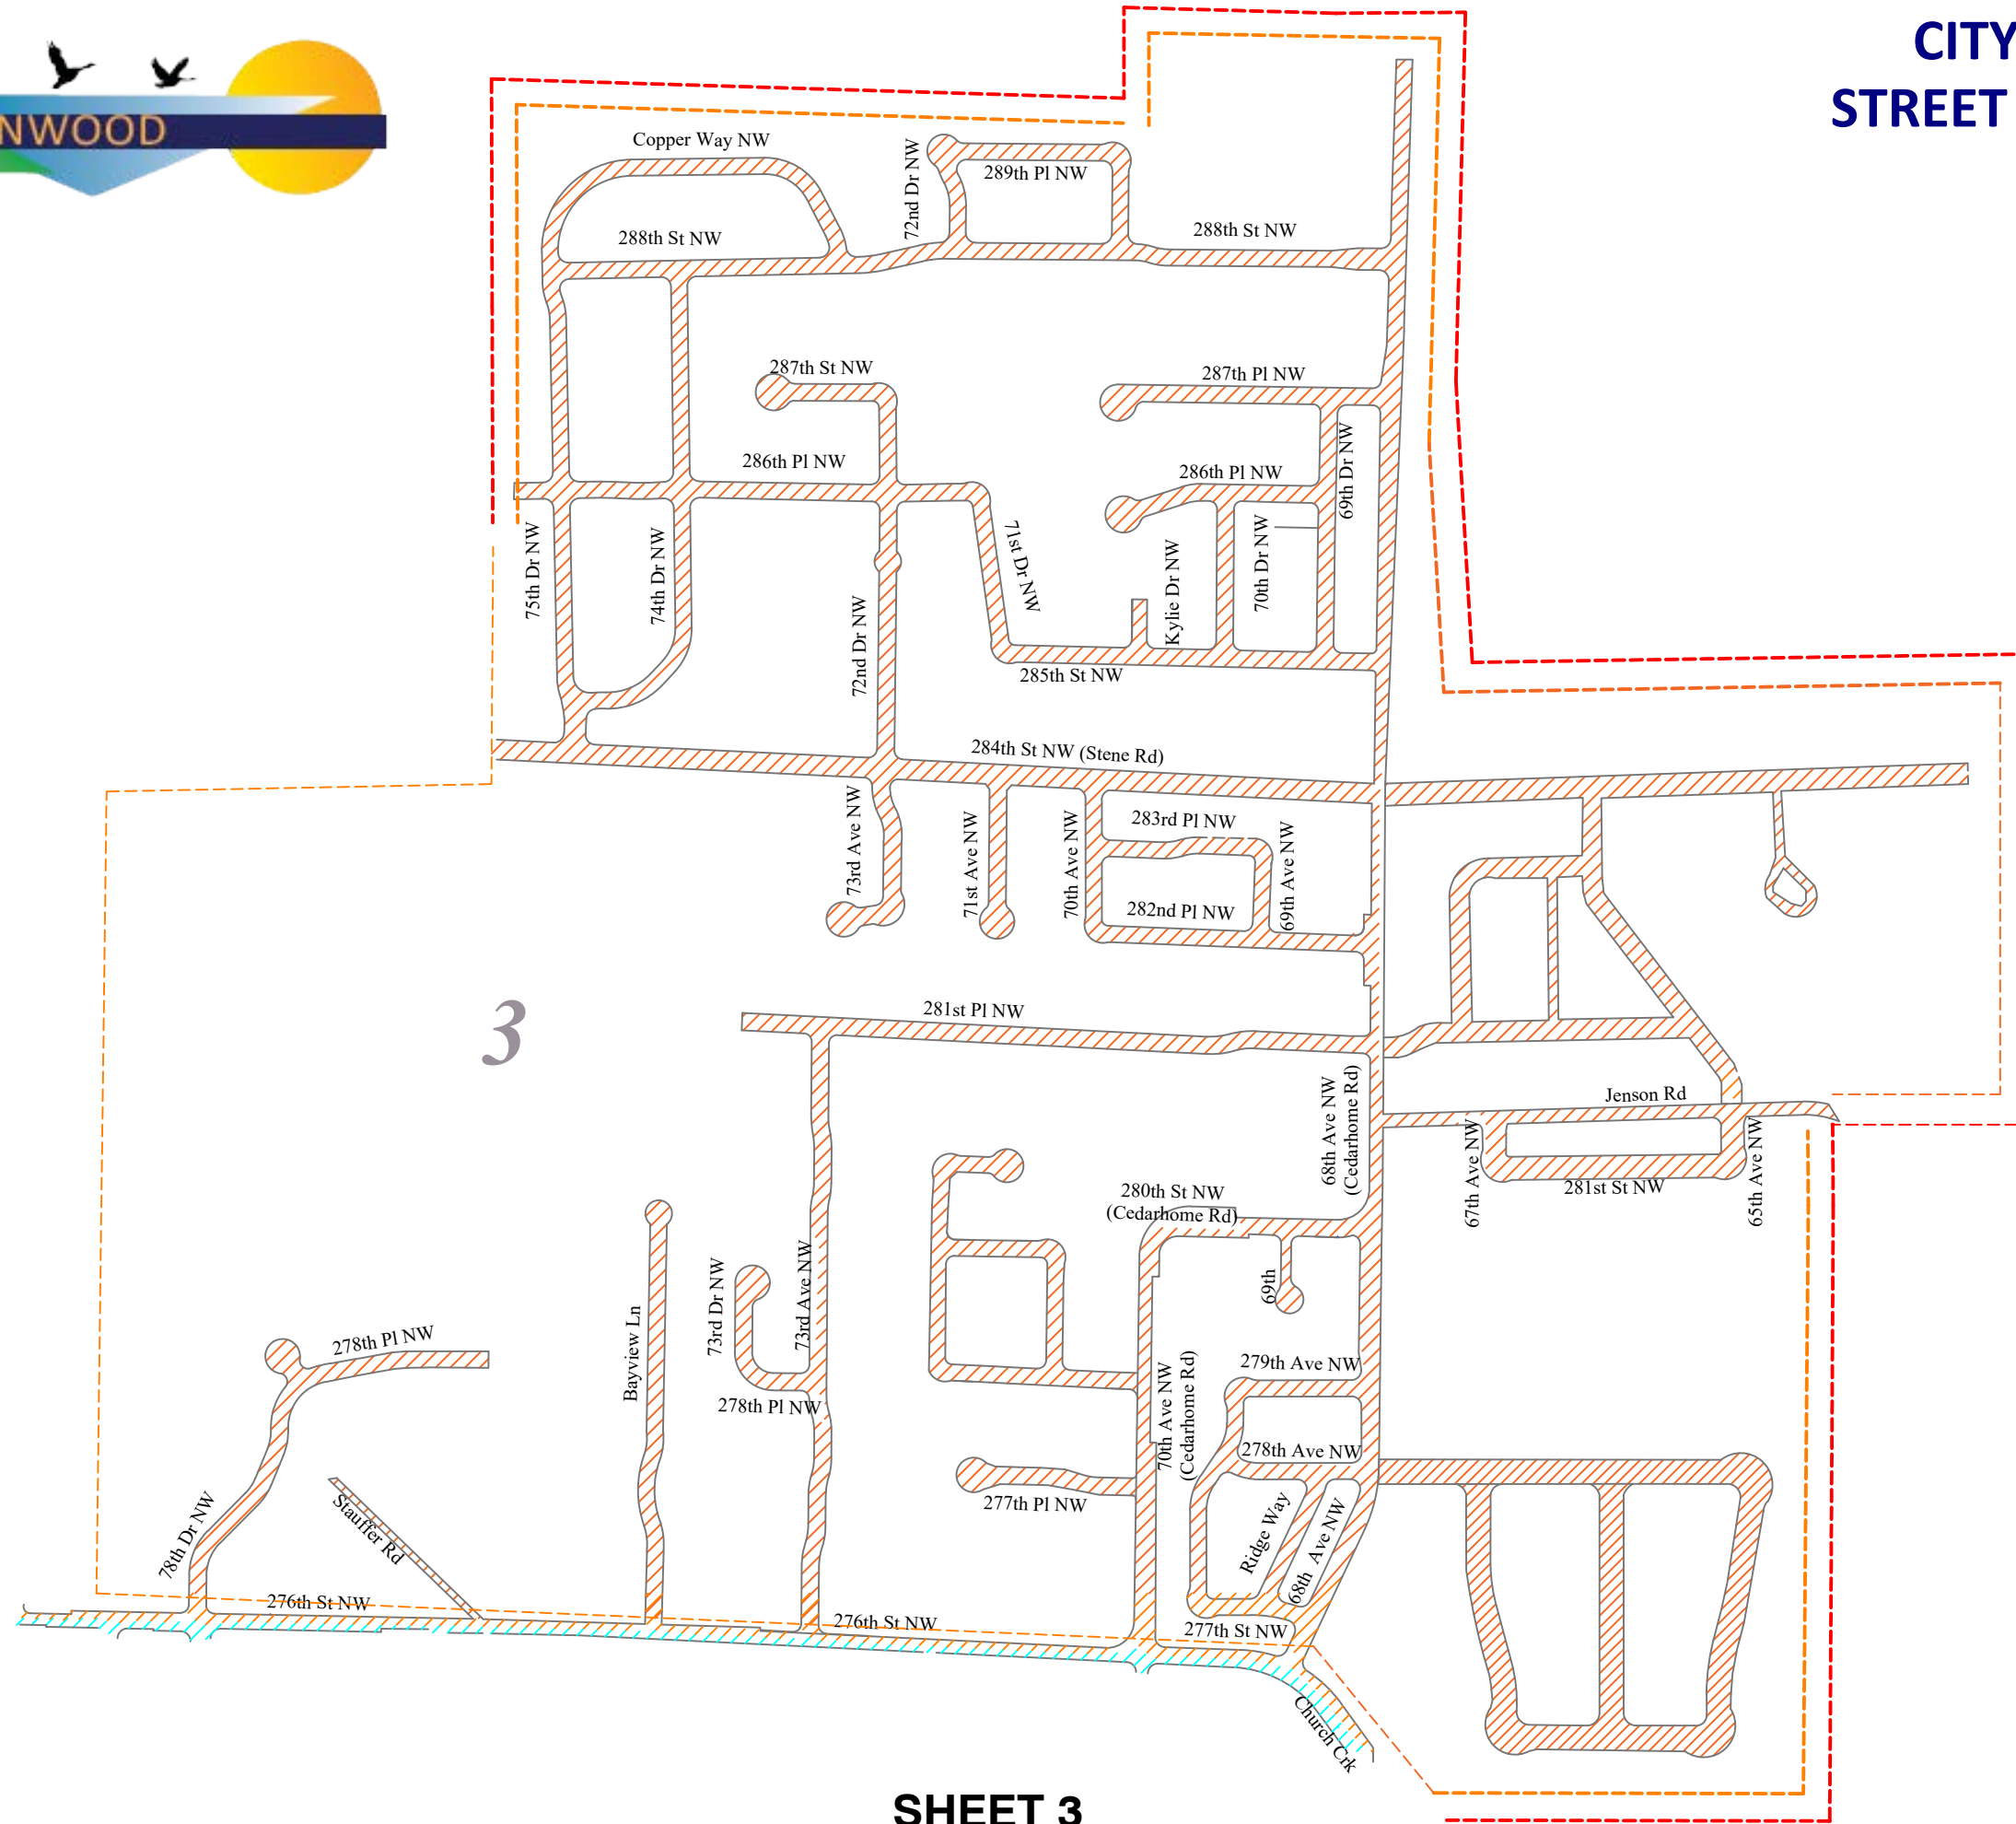

# CITY OF STANWOOD STREET SWEEPING MAP WEDNESDAY

# CITY OF STANWOOD STREET SWEEPING MAP THURSDAY

HERITAGE PARK

CITY HALL