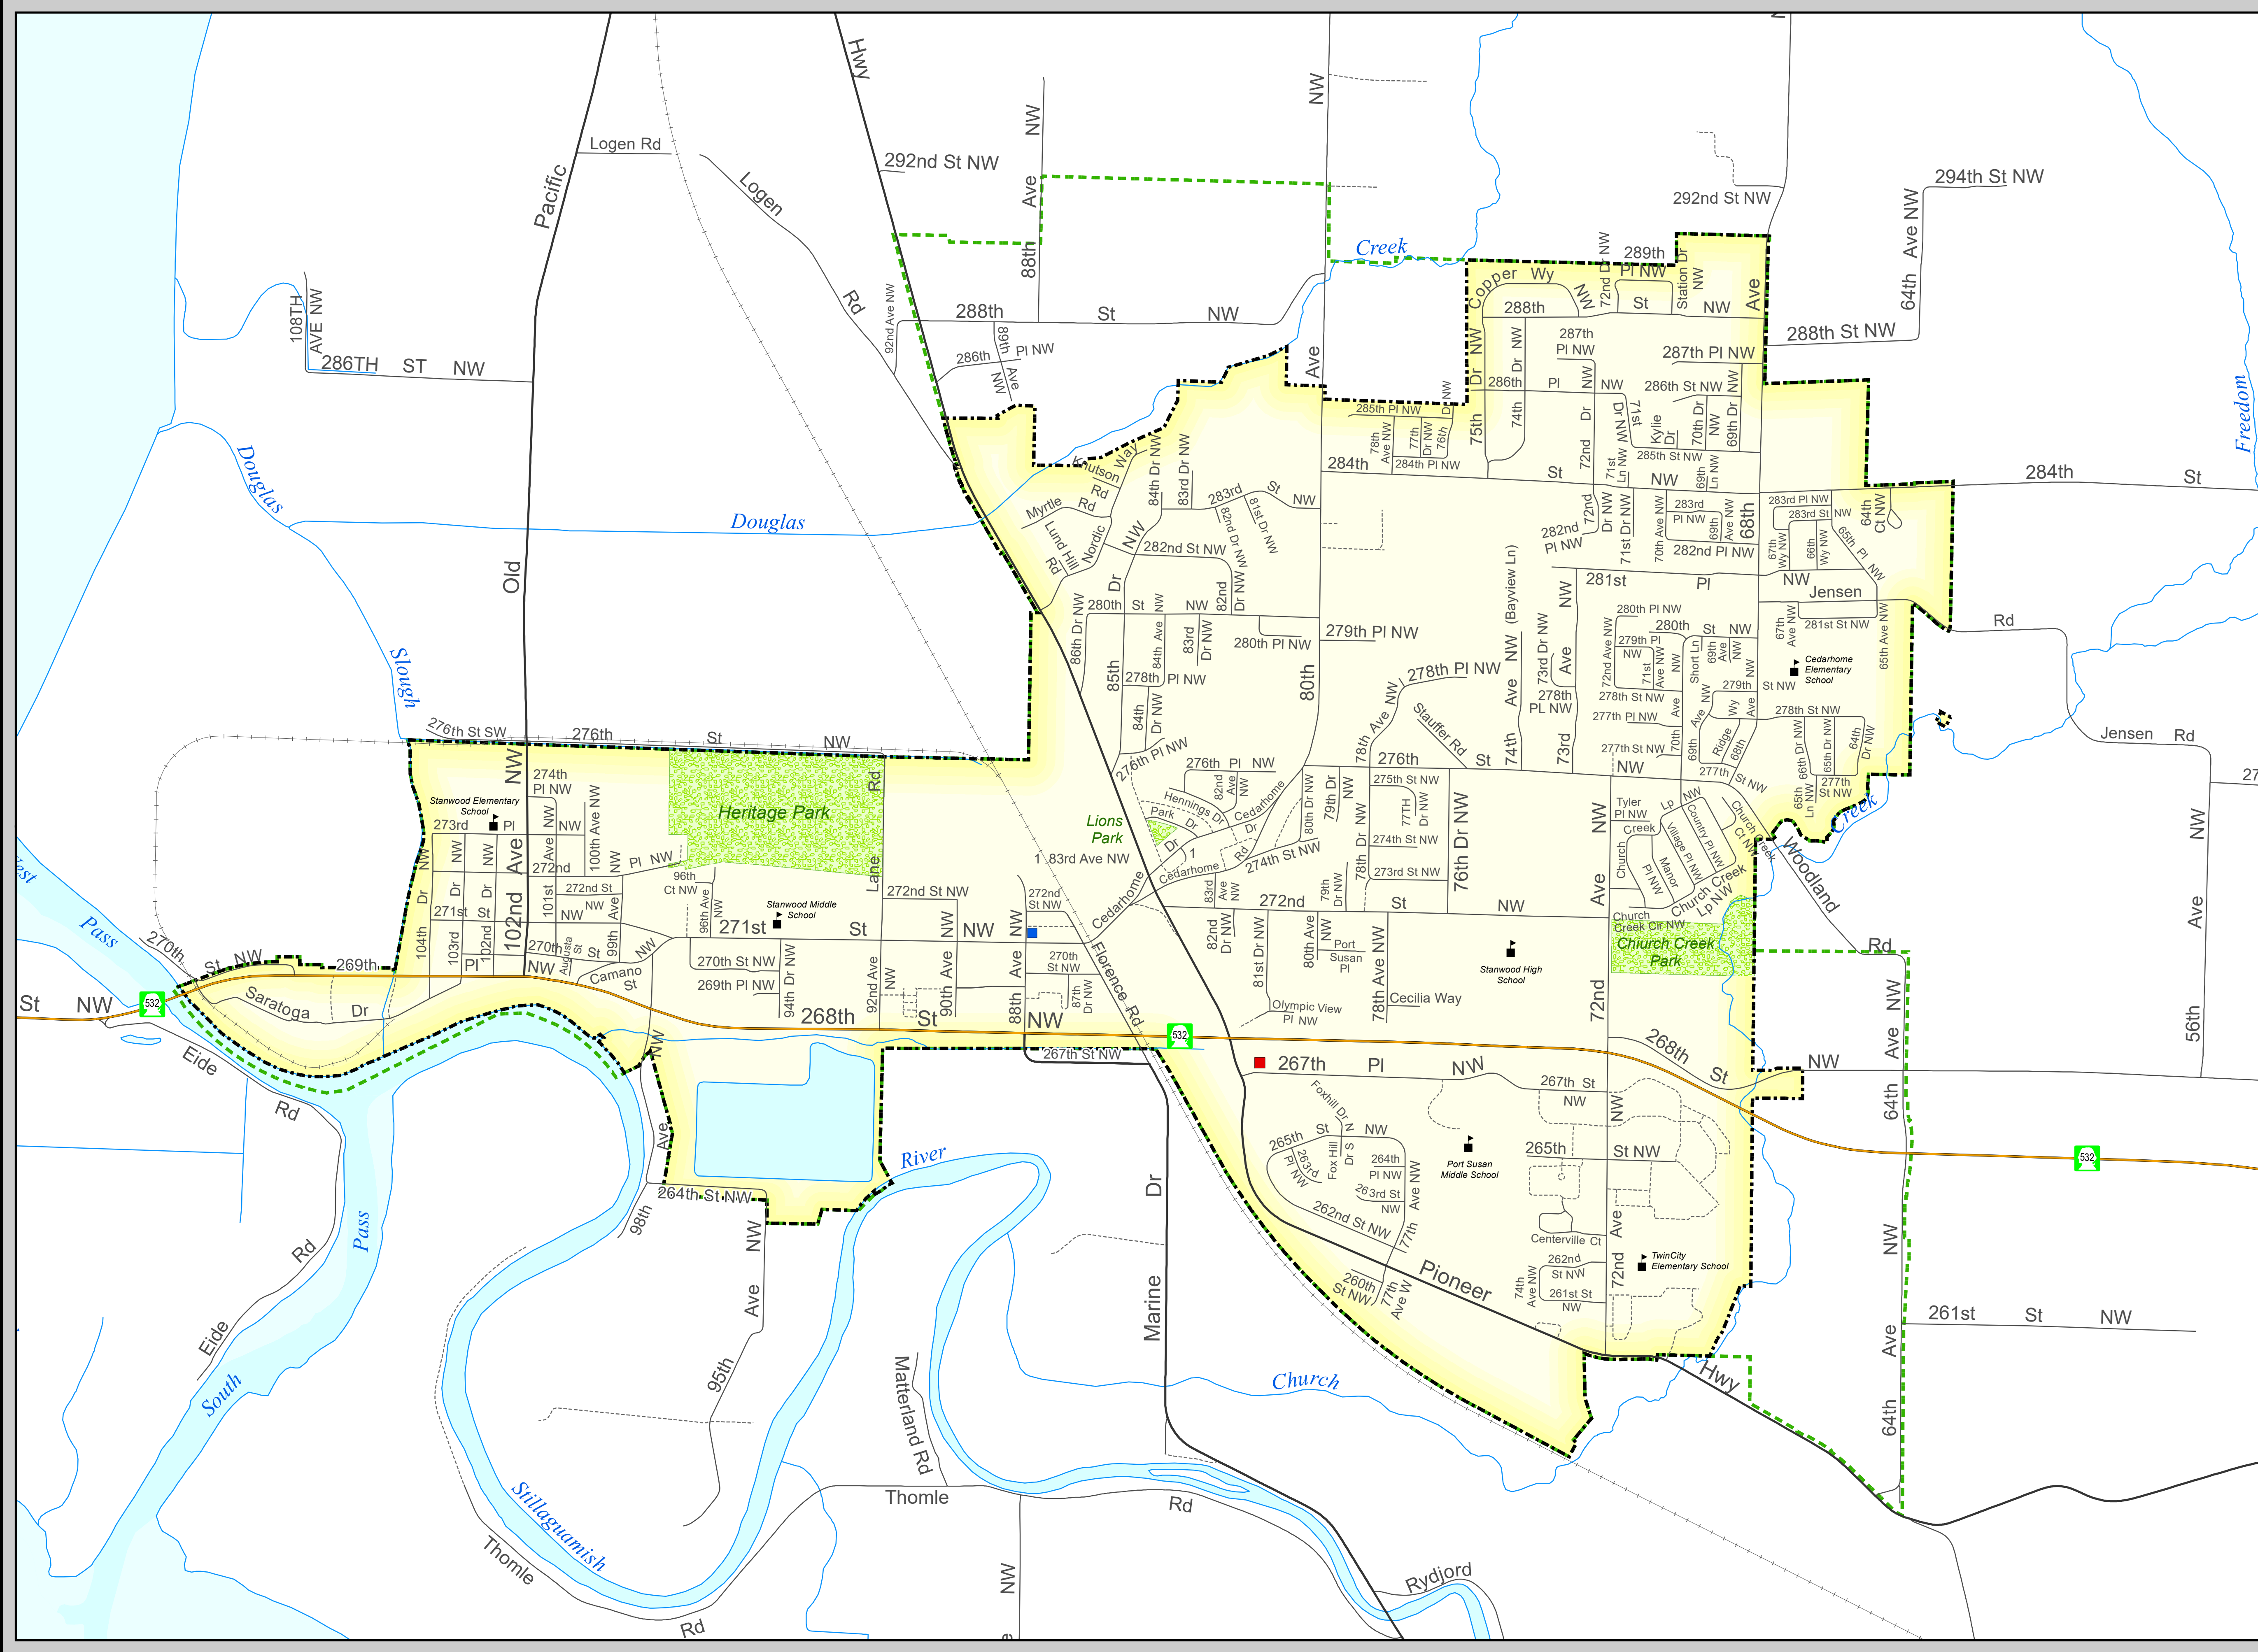

City of Stanwood

Snohomish County, WA

- State Route
- Major Road
- Street
- Dirt Road, Private Road, Driveway, etc.
- Railroad
- River, Stream, Shoreline
- City Boundary
- UGA
- Park
- Water Feature
- School
- Fire Station
- Police Station